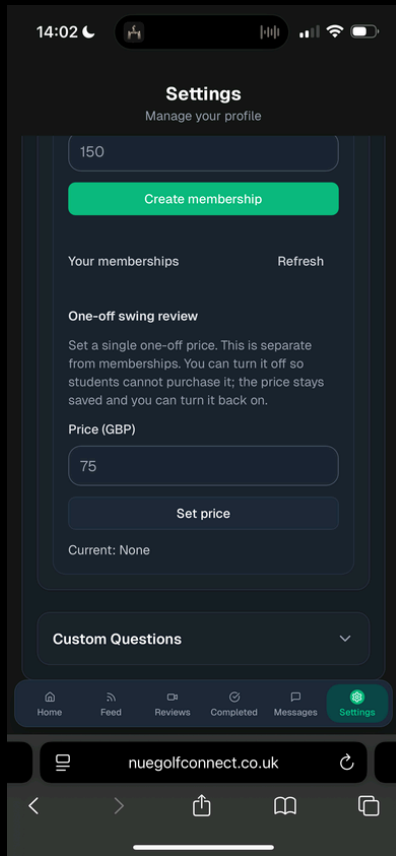

Powered

By

NUE. Golf

STRIPE PAYMENT INTEGRATION

Confirm all details and submit

You will be re-directed back to the platform. Complete the process of setting up your account by adding a profile picture

Setup your own subscription tiers for students to send you a specific amount of swings per month

Once Stripe is connected, you can access and view your Stripe Express Account by clicking 'View Stripe Dashboard'

Grow your community today.

Powered

By

NUE. Golf

COMPLETING ACCOUNT SETUP

You can also set your 'One-Off' Pricing for full online lessons for new clients