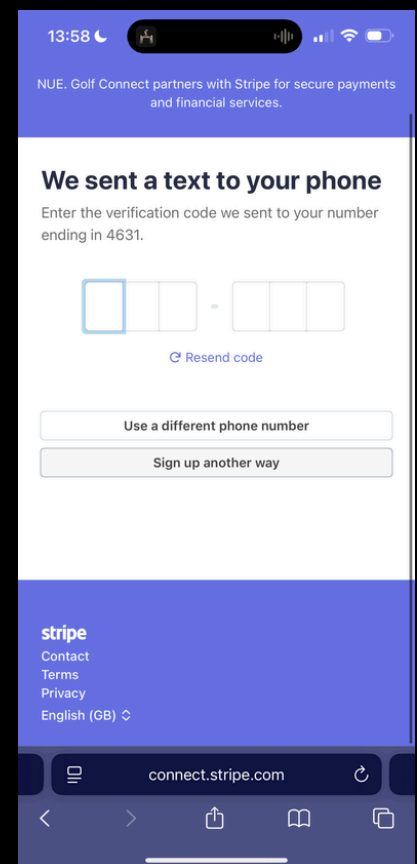

Grow your community today.

Powered

By

NUE. Golf

INITIAL ACCOUNT CREATION

Once you've had email confirmation that you're verified to access the platform, sign in with your newly created account details

The most important step is to connect a Stripe account. This will mean that all payments from your students go straight to you

Click on 'Settings'

Grow your community today.

Powered

By

NUE. Golf

STRIPE PAYMENT INTEGRATION

In the Stripe Portal, follow all relevant steps to create your account

Grow your community today.