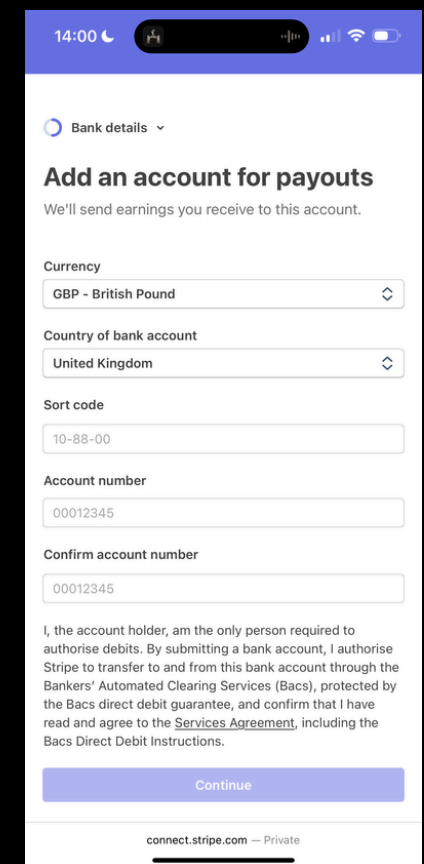

Grow your community today.

Powered

By

NUE. Golf