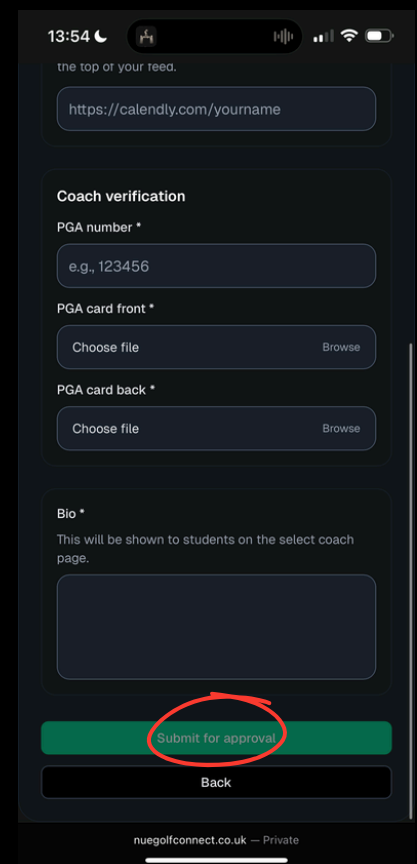

By

NUE. Golf

INITIAL ACCOUNT CREATION

Fill in your personal information and create your account

You will be sent an automated email to confirm your account

Once you've confirmed the email address for your account, head back to the initial sign-in page and enter your new account details

Grow your community today.

Powered

By

NUE. Golf

INITIAL ACCOUNT CREATION

Set your location and add your in-person booking link, viewable to all of your students

Fill in all required fields including your PGA ID details so our verification team can confirm your ability to utilise the platform

Grow your community today.

Powered

By

NUE. Golf

INITIAL ACCOUNT CREATION

Once you've had email confirmation that you're verified to access the platform, sign in with your newly created account details

The most important step is to connect a Stripe account. This will mean that all payments from your students go straight to you