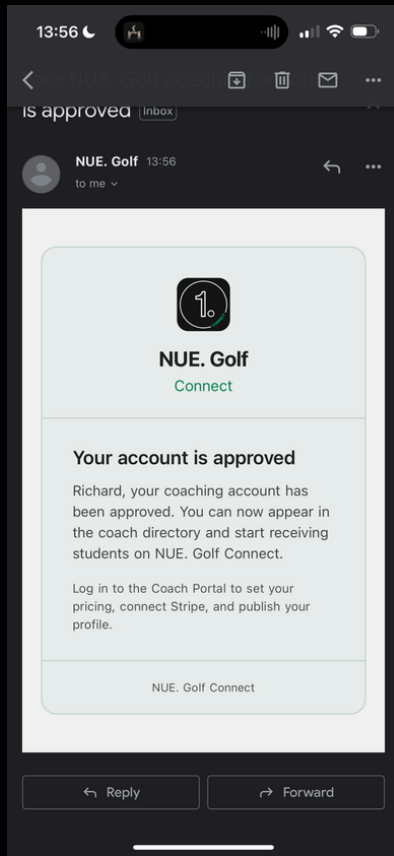

Grow your community today.

Powered

By

NUE. Golf

INITIAL ACCOUNT CREATION

Set your location and add your in-person booking link, viewable to all of your students

Fill in all required fields including your PGA ID details so our verification team can confirm your ability to utilise the platform

Grow your community today.

Powered

By

NUE. Golf

INITIAL ACCOUNT CREATION

Once you've had email confirmation that you're verified to access the platform, sign in with your newly created account details

The most important step is to connect a Stripe account. This will mean that all payments from your students go straight to you

Click on 'Settings'

Grow your community today.

Powered

By

NUE. Golf

STRIPE PAYMENT INTEGRATION

In the Stripe Portal, follow all relevant steps to create your account

Grow your community today.