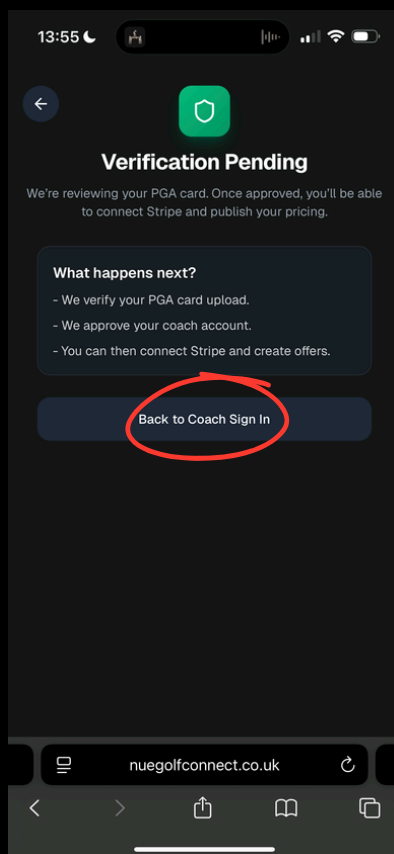

By

NUE. Golf

INITIAL ACCOUNT CREATION

Fill in your personal information and create your account

You will be sent an automated email to confirm your account

Once you've confirmed the email address for your account, head back to the initial sign-in page and enter your new account details

Grow your community today.

Powered

By

NUE. Golf

INITIAL ACCOUNT CREATION

Set your location and add your in-person booking link, viewable to all of your students

Fill in all required fields including your PGA ID details so our verification team can confirm your ability to utilise the platform

Grow your community today.

Powered

By

NUE. Golf

INITIAL ACCOUNT CREATION

Once you've had email confirmation that you're verified to access the platform, sign in with your newly created account details

The most important step is to connect a Stripe account. This will mean that all payments from your students go straight to you