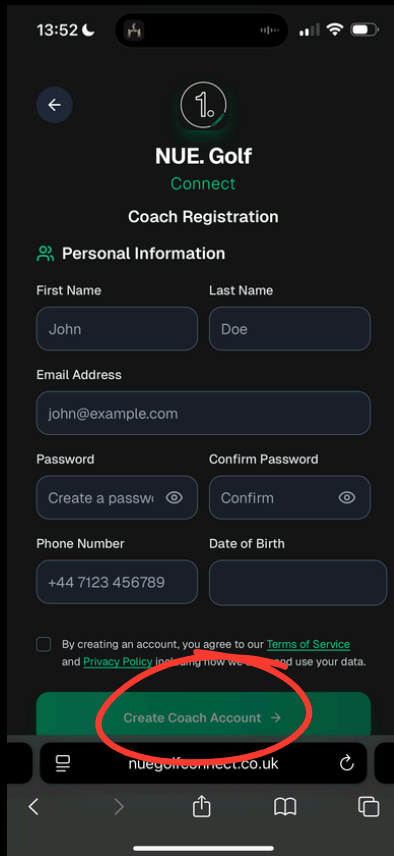

By

NUE. Golf

INITIAL ACCOUNT CREATION

Fill in your personal information and create your account

You will be sent an automated email to confirm your account

Once you've confirmed the email address for your account, head back to the initial sign-in page and enter your new account details