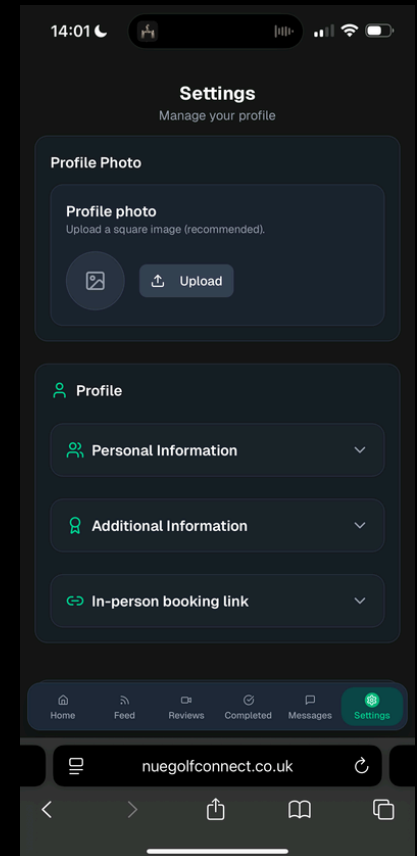

Powered

By

NUE. Golf

STRIPE PAYMENT INTEGRATION

Confirm all details and submit

You will be re-directed back to the platform. Complete the process of setting up your account by adding a profile picture

Setup your own subscription tiers for students to send you a specific amount of swings per month

Once Stripe is connected, you can access and view your Stripe Express Account by clicking 'View Stripe Dashboard'

Grow your community today.

Powered

By

NUE. Golf

COMPLETING ACCOUNT SETUP

You can also set your 'One-Off' Pricing for full online lessons for new clients