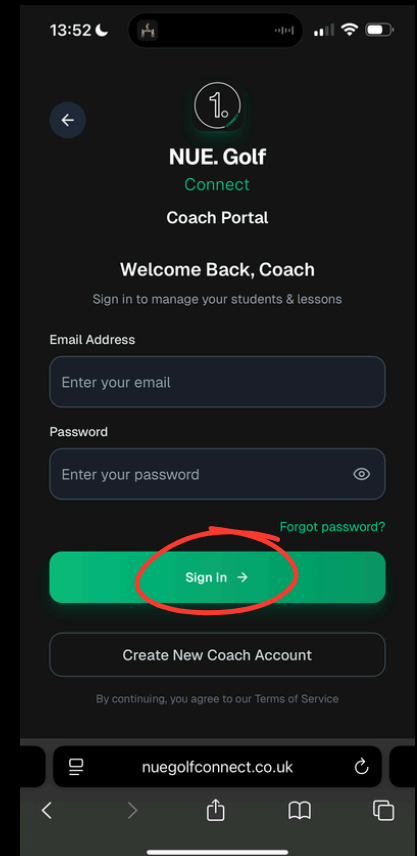

Grow your community today.

Powered

By

NUE. Golf

INITIAL ACCOUNT CREATION

Set your location and add your in-person booking link, viewable to all of your students

Fill in all required fields including your PGA ID details so our verification team can confirm your ability to utilise the platform

Grow your community today.

Powered

By

NUE. Golf

INITIAL ACCOUNT CREATION

Once you've had email confirmation that you're verified to access the platform, sign in with your newly created account details

The most important step is to connect a Stripe account. This will mean that all payments from your students go straight to you

Click on 'Settings'

Grow your community today.

Powered

By

NUE. Golf

STRIPE PAYMENT INTEGRATION

In the Stripe Portal, follow all relevant steps to create your account

Grow your community today.