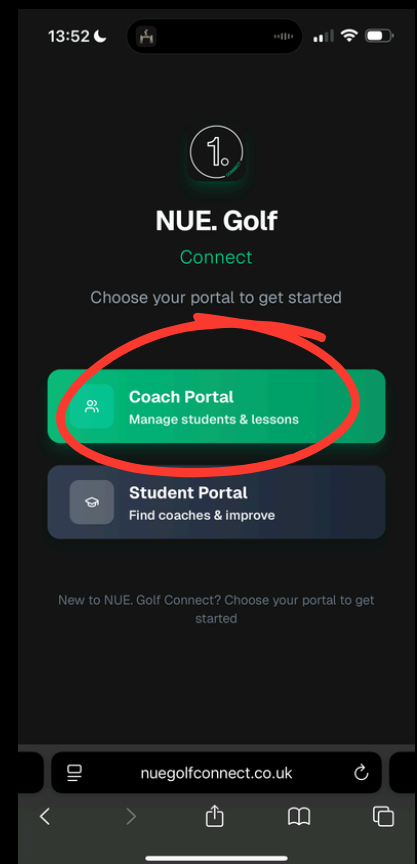

Grow your
community
today.

Powered

By

NUE. Golf

NUE. GOLF CONNECT

INITIAL ACCOUNT CREATION

Grow your community today.

Powered

By

NUE. Golf

INITIAL ACCOUNT CREATION

Fill in your personal information and create your account

You will be sent an automated email to confirm your account

Once you've confirmed the email address for your account, head back to the initial sign-in page and enter your new account details

Grow your community today.

Powered

By

NUE. Golf

INITIAL ACCOUNT CREATION

Set your location and add your in-person booking link, viewable to all of your students

Fill in all required fields including your PGA ID details so our verification team can confirm your ability to utilise the platform