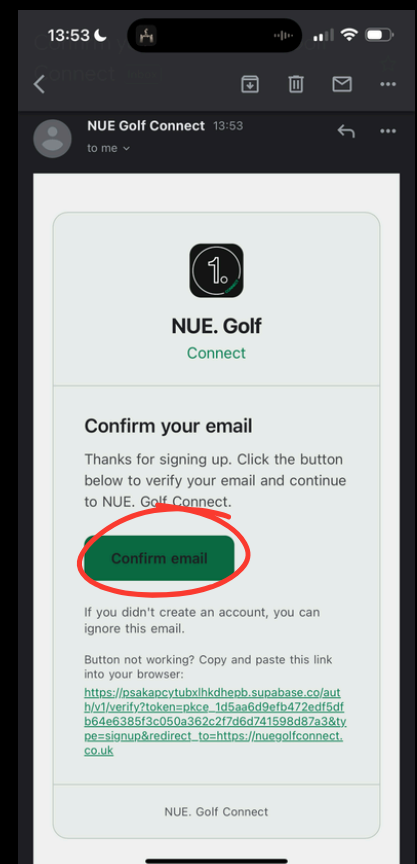

By

NUE. Golf

INITIAL ACCOUNT CREATION

Fill in your personal information and create your account

You will be sent an automated email to confirm your account

Once you've confirmed the email address for your account, head back to the initial sign-in page and enter your new account details

Grow your community today.

Powered

By

NUE. Golf

INITIAL ACCOUNT CREATION

Set your location and add your in-person booking link, viewable to all of your students

Fill in all required fields including your PGA ID details so our verification team can confirm your ability to utilise the platform

Grow your community today.

Powered

By

NUE. Golf

INITIAL ACCOUNT CREATION

Once you've had email confirmation that you're verified to access the platform, sign in with your newly created account details

The most important step is to connect a Stripe account. This will mean that all payments from your students go straight to you