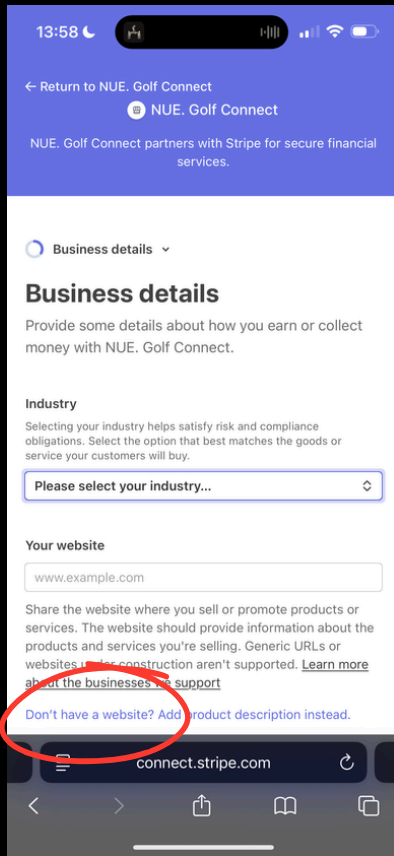

STRIPE PAYMENT INTEGRATION

Click 'Don't have a website' to allow you to describe your service as a coach

Ensure you fill out this stage with the correct information as shown