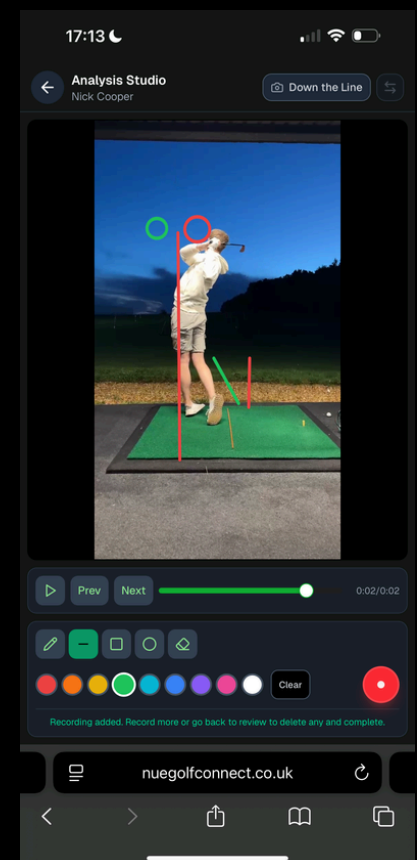

Grow your community today.

Powered

By

NUE. Golf

COMPLETING ACCOUNT SETUP

Create your first 'Feed Post'

Explore the message page and connect with students as soon as they select you as their coach and enter your portal