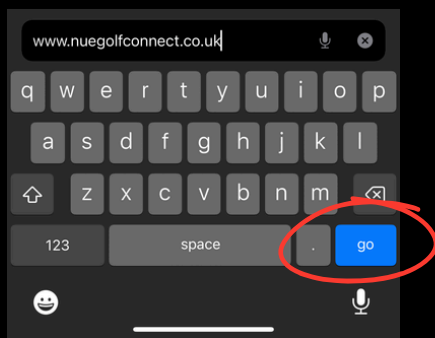

NUE. GOLF CONNECT

INITIAL ACCOUNT CREATION

Grow your community today.

Powered

By

NUE. Golf