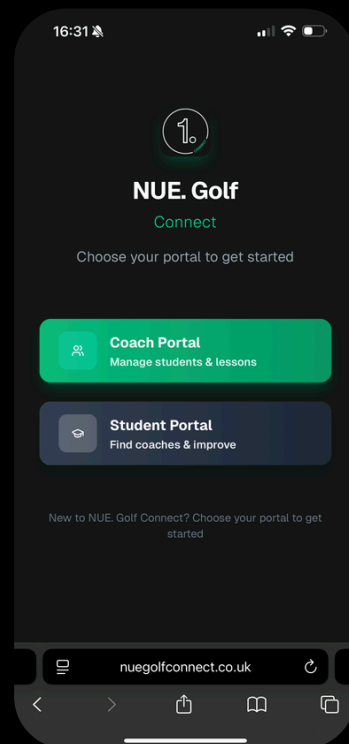

NUE. GOLF CONNECT

Connecting coaches with their students like never before.

DELIVER SWING REVIEWS

MANAGE STUDENTS

GROW YOUR COACHING INCOME

ALL IN ONE PLACE.

Built by a coach, for coaches.

WWW.NUEGOLFCONNECT.CO.UK