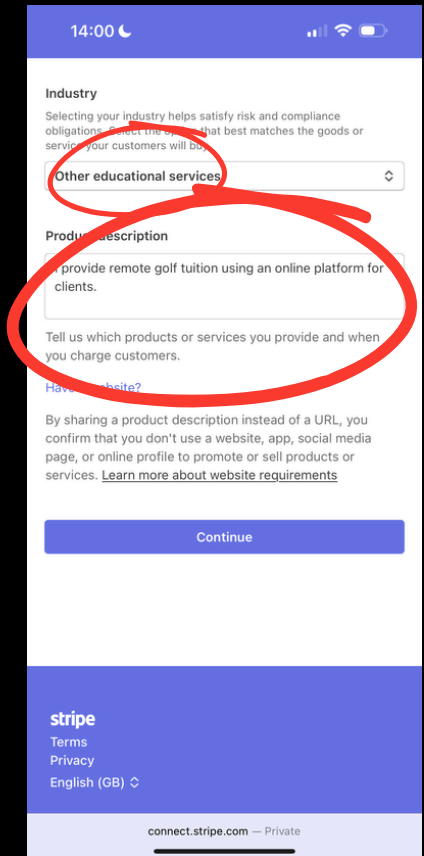

Click on 'Settings'

Grow your community today.

Powered

By

NUE. Golf

STRIPE PAYMENT INTEGRATION

In the Stripe Portal, follow all relevant steps to create your account

Grow your community today.

Powered

By

NUE. Golf

STRIPE PAYMENT INTEGRATION

Click 'Don't have a website' to allow you to describe your service as a coach

Ensure you fill out this stage with the correct information as shown

Grow your community today.

Powered

By

NUE. Golf

STRIPE PAYMENT INTEGRATION

Confirm all details and submit

You will be re-directed back to the platform. Complete the process of setting up your account by adding a profile picture

Setup your own subscription tiers for students to send you a specific amount of swings per month

Once Stripe is connected, you can access and view your Stripe Express Account by clicking 'View Stripe Dashboard'

Grow your community today.

Powered

By

NUE. Golf

COMPLETING ACCOUNT SETUP

You can also set your 'One-Off' Pricing for full online lessons for new clients