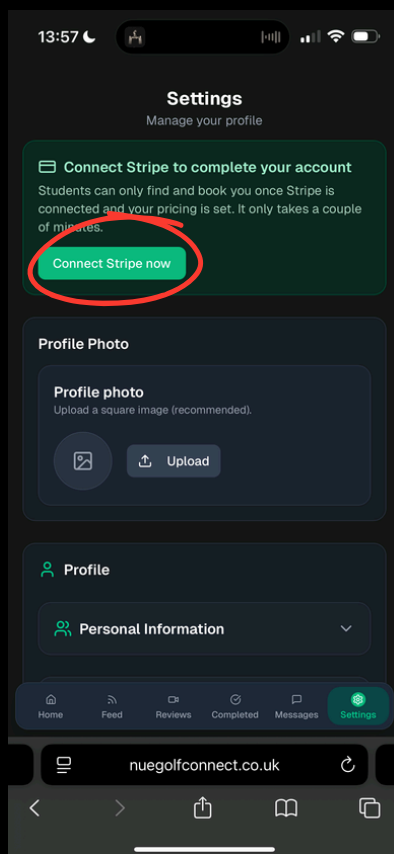

Grow your community today.

Powered

By

NUE. Golf

INITIAL ACCOUNT CREATION

Set your location and add your in-person booking link, viewable to all of your students

Fill in all required fields including your PGA ID details so our verification team can confirm your ability to utilise the platform

Grow your community today.

Powered

By

NUE. Golf

INITIAL ACCOUNT CREATION

Once you've had email confirmation that you're verified to access the platform, sign in with your newly created account details

The most important step is to connect a Stripe account. This will mean that all payments from your students go straight to you