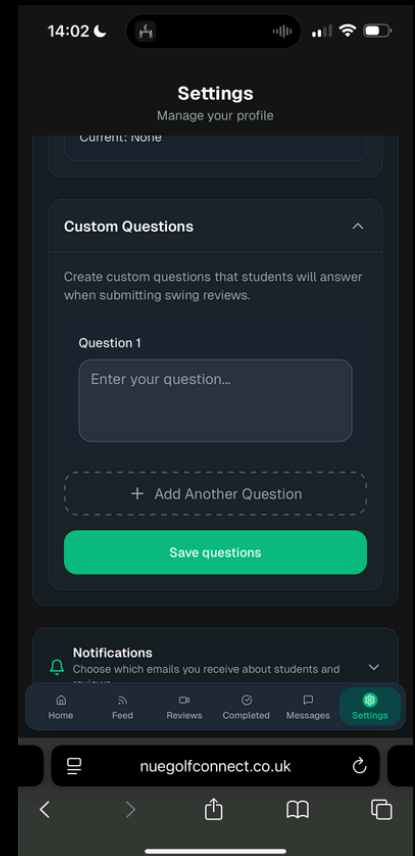

Full support available via email

Toggle on/off which events you want to receive notifications for via email