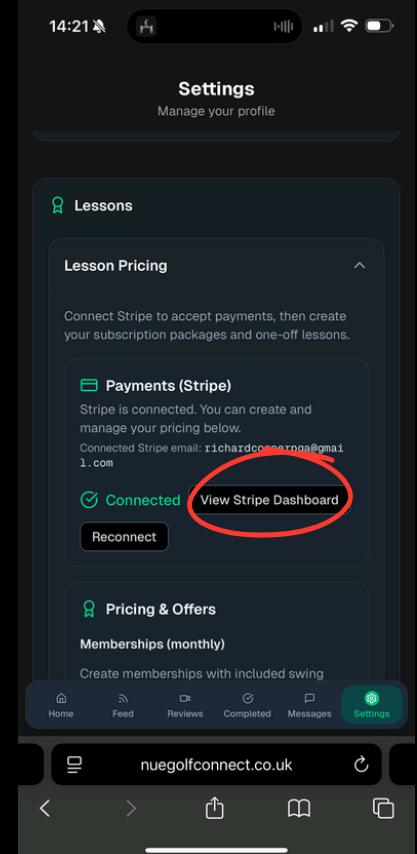

Powered

By

NUE. Golf

STRIPE PAYMENT INTEGRATION

Confirm all details and submit

You will be re-directed back to the platform. Complete the process of setting up your account by adding a profile picture

Setup your own subscription tiers for students to send you a specific amount of swings per month

Once Stripe is connected, you can access and view your Stripe Express Account by clicking 'View Stripe Dashboard'

Grow your community today.

Powered

By

NUE. Golf

COMPLETING ACCOUNT SETUP

You can also set your 'One-Off' Pricing for full online lessons for new clients