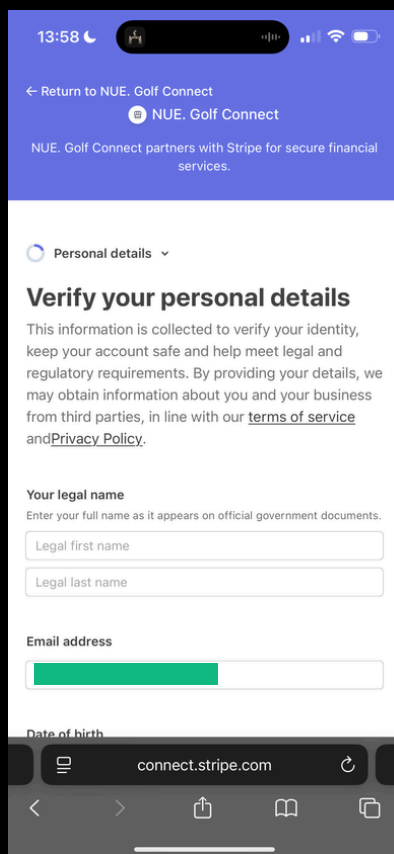

Grow your community today.

Powered

By

NUE. Golf

INITIAL ACCOUNT CREATION

Once you've had email confirmation that you're verified to access the platform, sign in with your newly created account details

The most important step is to connect a Stripe account. This will mean that all payments from your students go straight to you

Click on 'Settings'

Grow your community today.

Powered

By

NUE. Golf

STRIPE PAYMENT INTEGRATION

In the Stripe Portal, follow all relevant steps to create your account

Grow your community today.