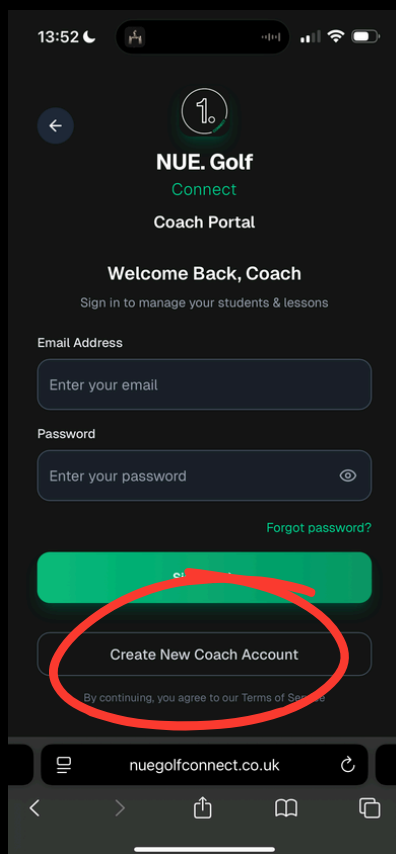

Grow your
community
today.

Powered

By

NUE. Golf

NUE. GOLF CONNECT

INITIAL ACCOUNT CREATION

Grow your community today.

Powered

By

NUE. Golf

INITIAL ACCOUNT CREATION

Fill in your personal information and create your account

You will be sent an automated email to confirm your account

Once you've confirmed the email address for your account, head back to the initial sign-in page and enter your new account details

Grow your community today.

Powered

By

NUE. Golf

INITIAL ACCOUNT CREATION

Set your location and add your in-person booking link, viewable to all of your students

Fill in all required fields including your PGA ID details so our verification team can confirm your ability to utilise the platform