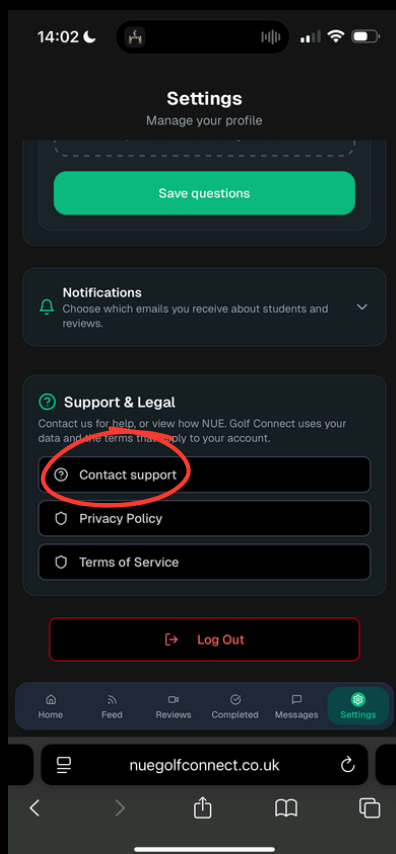

Full support available via email

Toggle on/off which events you want to receive notifications for via email