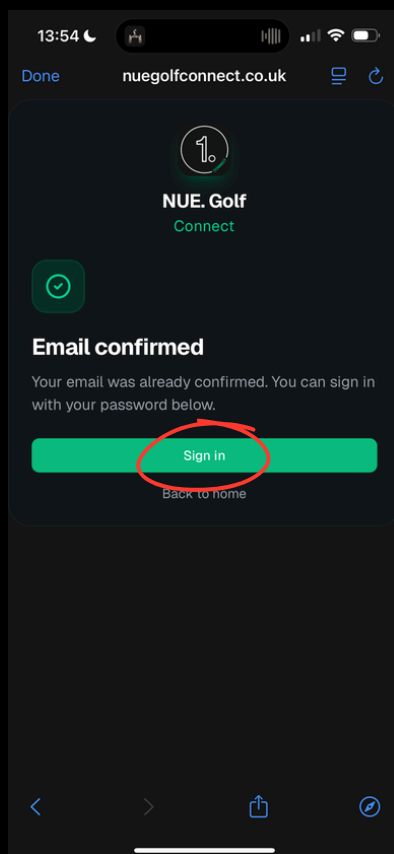

By

NUE. Golf

INITIAL ACCOUNT CREATION

Fill in your personal information and create your account

You will be sent an automated email to confirm your account

Once you've confirmed the email address for your account, head back to the initial sign-in page and enter your new account details

Grow your community today.

Powered

By

NUE. Golf

INITIAL ACCOUNT CREATION

Set your location and add your in-person booking link, viewable to all of your students

Fill in all required fields including your PGA ID details so our verification team can confirm your ability to utilise the platform

Grow your community today.

Powered

By

NUE. Golf

INITIAL ACCOUNT CREATION

Once you've had email confirmation that you're verified to access the platform, sign in with your newly created account details

The most important step is to connect a Stripe account. This will mean that all payments from your students go straight to you