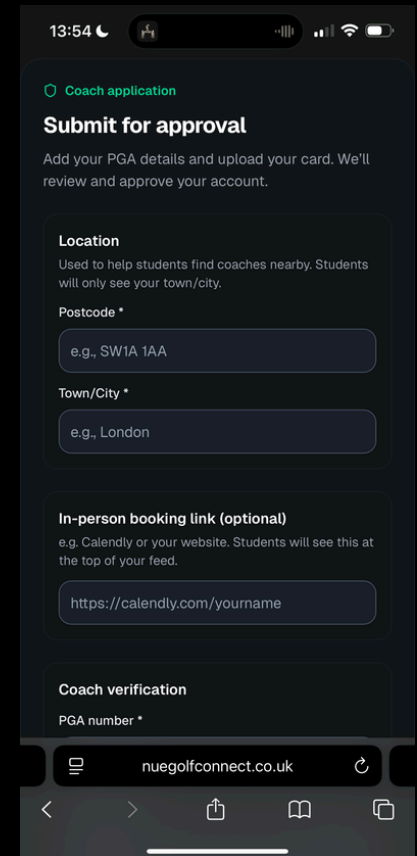

Grow your community today.

Powered

By

NUE. Golf

INITIAL ACCOUNT CREATION

Set your location and add your in-person booking link, viewable to all of your students

Fill in all required fields including your PGA ID details so our verification team can confirm your ability to utilise the platform

Grow your community today.

Powered

By

NUE. Golf

INITIAL ACCOUNT CREATION

Once you've had email confirmation that you're verified to access the platform, sign in with your newly created account details

The most important step is to connect a Stripe account. This will mean that all payments from your students go straight to you