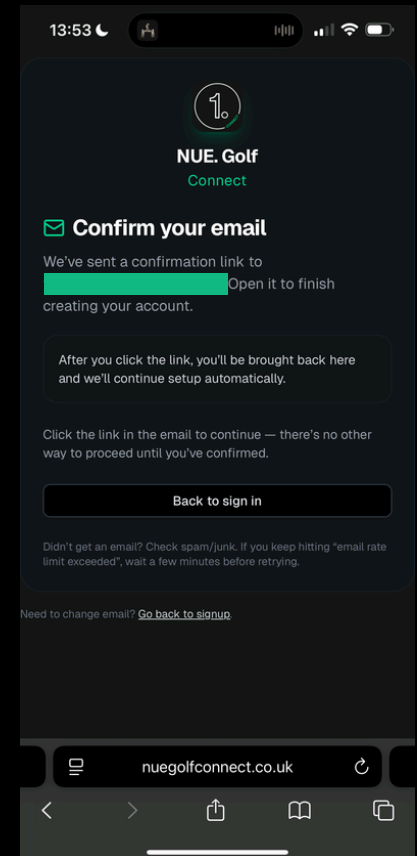

By

NUE. Golf

INITIAL ACCOUNT CREATION

Fill in your personal information and create your account

You will be sent an automated email to confirm your account

Once you've confirmed the email address for your account, head back to the initial sign-in page and enter your new account details

Grow your community today.

Powered

By

NUE. Golf

INITIAL ACCOUNT CREATION

Set your location and add your in-person booking link, viewable to all of your students

Fill in all required fields including your PGA ID details so our verification team can confirm your ability to utilise the platform

Grow your community today.

Powered

By

NUE. Golf

INITIAL ACCOUNT CREATION

Once you've had email confirmation that you're verified to access the platform, sign in with your newly created account details

The most important step is to connect a Stripe account. This will mean that all payments from your students go straight to you