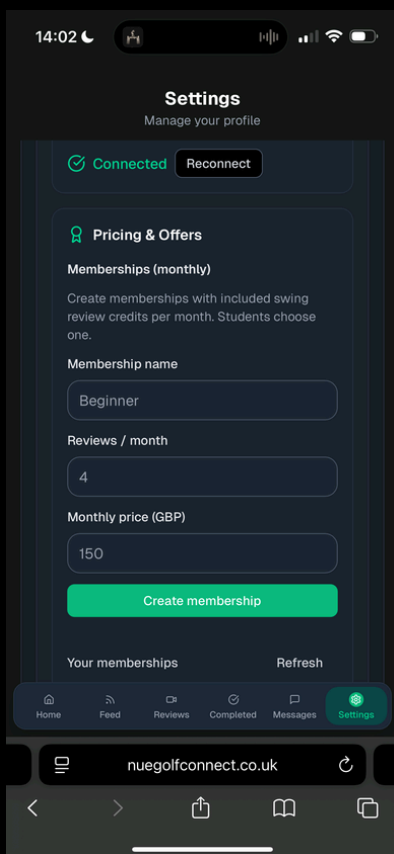

Powered

By

NUE. Golf

STRIPE PAYMENT INTEGRATION

Confirm all details and submit

You will be re-directed back to the platform. Complete the process of setting up your account by adding a profile picture

Setup your own subscription tiers for students to send you a specific amount of swings per month

Once Stripe is connected, you can access and view your Stripe Express Account by clicking 'View Stripe Dashboard'

Grow your community today.

Powered

By

NUE. Golf

COMPLETING ACCOUNT SETUP

You can also set your 'One-Off' Pricing for full online lessons for new clients