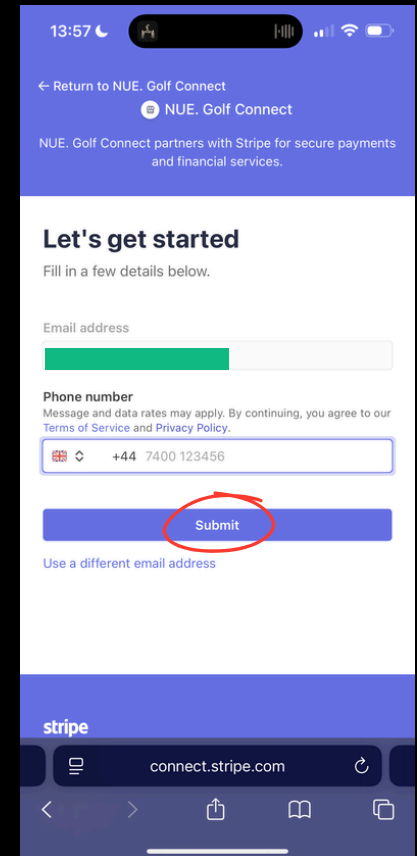

Grow your community today.

Powered

By

NUE. Golf

INITIAL ACCOUNT CREATION

Once you've had email confirmation that you're verified to access the platform, sign in with your newly created account details

The most important step is to connect a Stripe account. This will mean that all payments from your students go straight to you

Click on 'Settings'

Grow your community today.

Powered

By

NUE. Golf

STRIPE PAYMENT INTEGRATION

In the Stripe Portal, follow all relevant steps to create your account

Grow your community today.