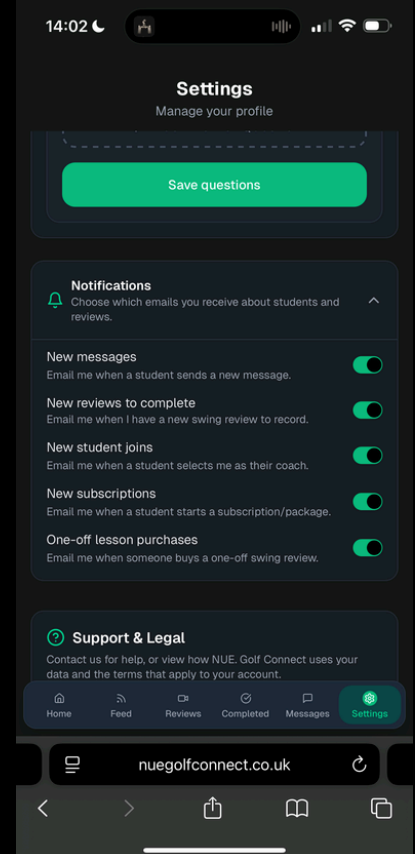

Grow your community today.

Powered

By

NUE. Golf