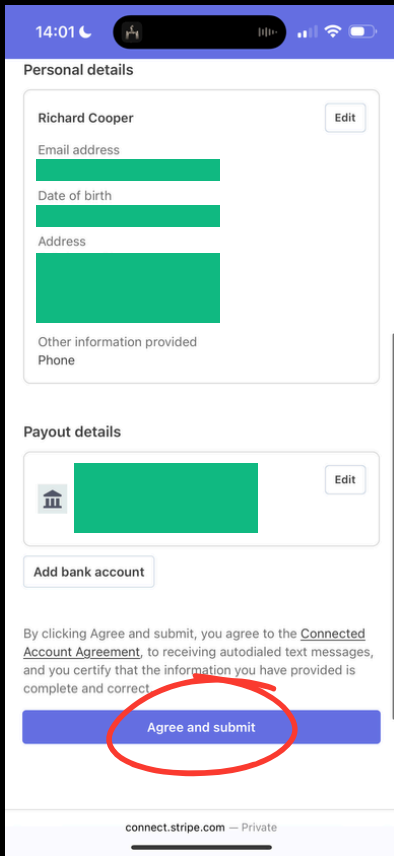

Powered

By

NUE. Golf

STRIPE PAYMENT INTEGRATION

Click 'Don't have a website' to allow you to describe your service as a coach

Ensure you fill out this stage with the correct information as shown

Grow your community today.

Powered

By

NUE. Golf

STRIPE PAYMENT INTEGRATION

Confirm all details and submit

You will be re-directed back to the platform. Complete the process of setting up your account by adding a profile picture

Setup your own subscription tiers for students to send you a specific amount of swings per month