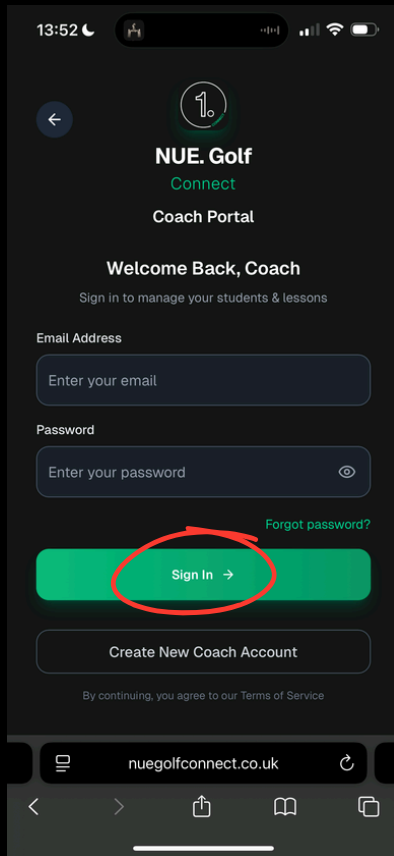

By

NUE. Golf

INITIAL ACCOUNT CREATION

Fill in your personal information and create your account

You will be sent an automated email to confirm your account

Once you've confirmed the email address for your account, head back to the initial sign-in page and enter your new account details

Grow your community today.

Powered

By

NUE. Golf

INITIAL ACCOUNT CREATION

Set your location and add your in-person booking link, viewable to all of your students

Fill in all required fields including your PGA ID details so our verification team can confirm your ability to utilise the platform

Grow your community today.

Powered

By

NUE. Golf

INITIAL ACCOUNT CREATION

Once you've had email confirmation that you're verified to access the platform, sign in with your newly created account details

The most important step is to connect a Stripe account. This will mean that all payments from your students go straight to you