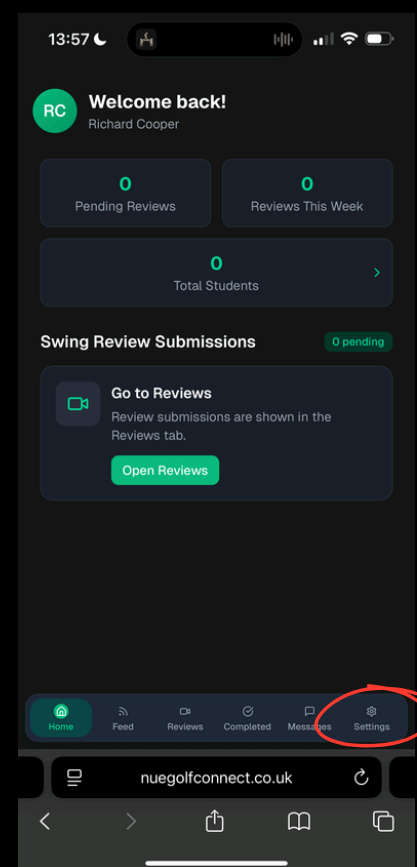

Grow your community today.

Powered

By

NUE. Golf

INITIAL ACCOUNT CREATION

Set your location and add your in-person booking link, viewable to all of your students

Fill in all required fields including your PGA ID details so our verification team can confirm your ability to utilise the platform

Grow your community today.

Powered

By

NUE. Golf

INITIAL ACCOUNT CREATION

Once you've had email confirmation that you're verified to access the platform, sign in with your newly created account details

The most important step is to connect a Stripe account. This will mean that all payments from your students go straight to you

Click on 'Settings'

Grow your community today.

Powered

By

NUE. Golf

STRIPE PAYMENT INTEGRATION

In the Stripe Portal, follow all relevant steps to create your account

Grow your community today.